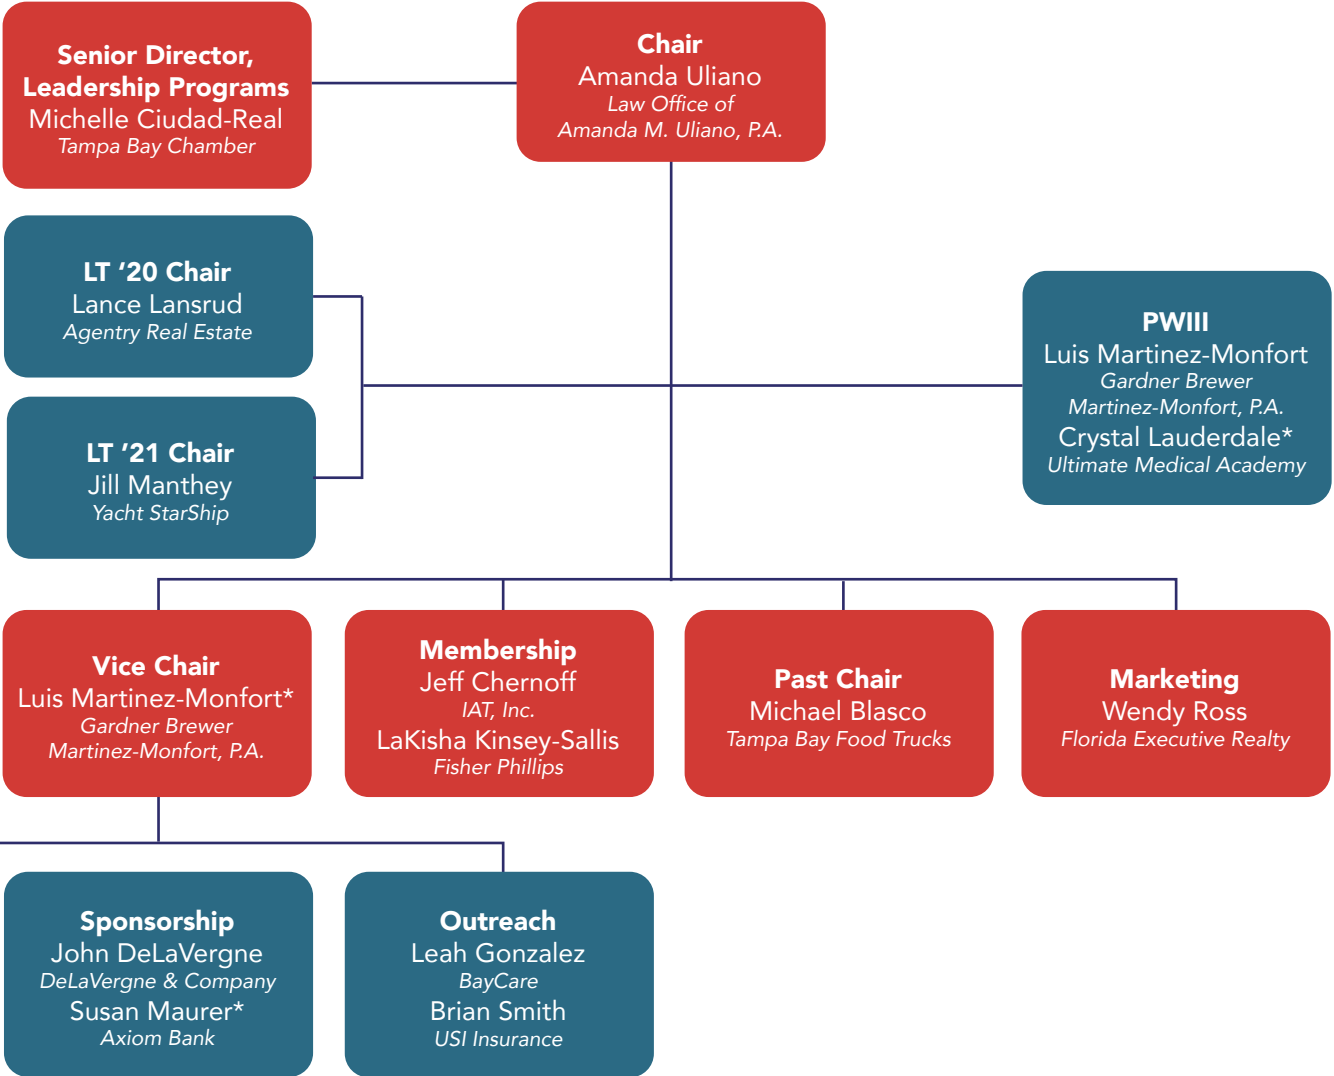

**Greater Tampa Chamber
of Commerce**
Bob Rohrlack
President & CEO
Karen Arnold
Chief Operating Officer

**Executive
Committee** **Cabinet** * Vice Chair