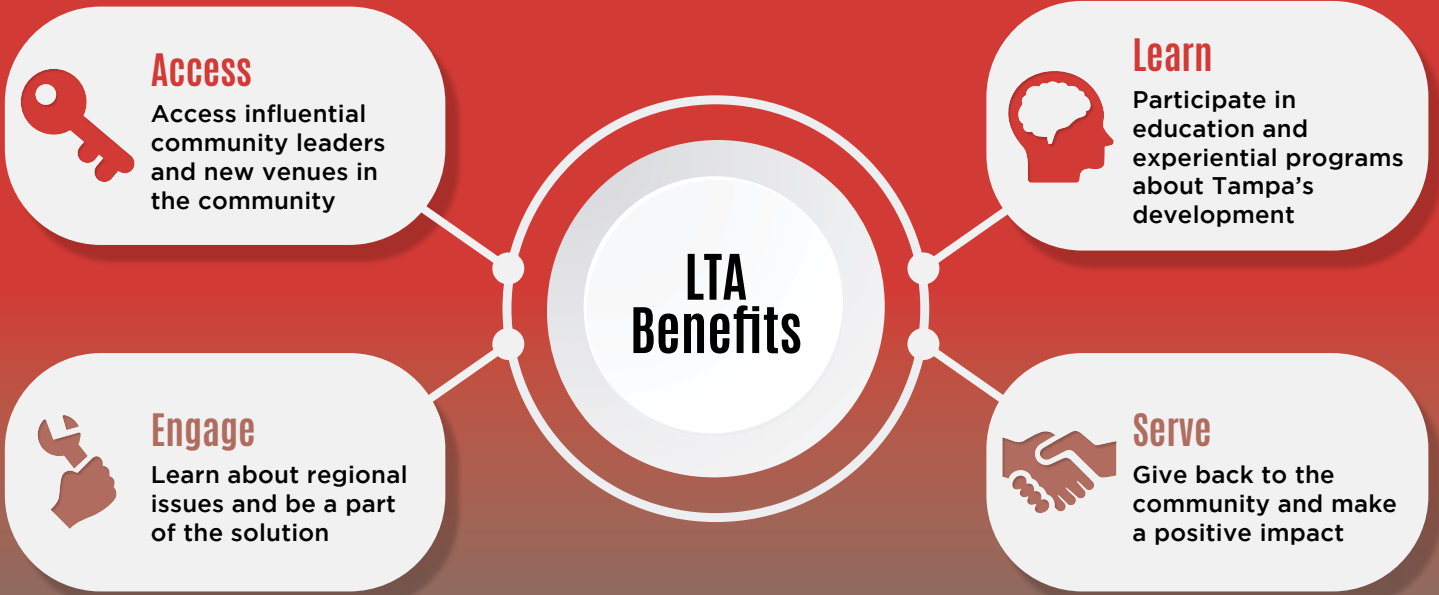

**Leadership
Tampa Alumni**
TAMPA BAY CHAMBER

Join / Renew Your LTA Membership

Join Us Today

Join or renew at: www.TampaChamber.com/Leadership-Tampa-Alumni/join.aspx
For questions Contact Michelle Ciudad Real, Senior Director, Leadership Programs:
813-276-9448 | mciudadreal@tampabaychamber.com